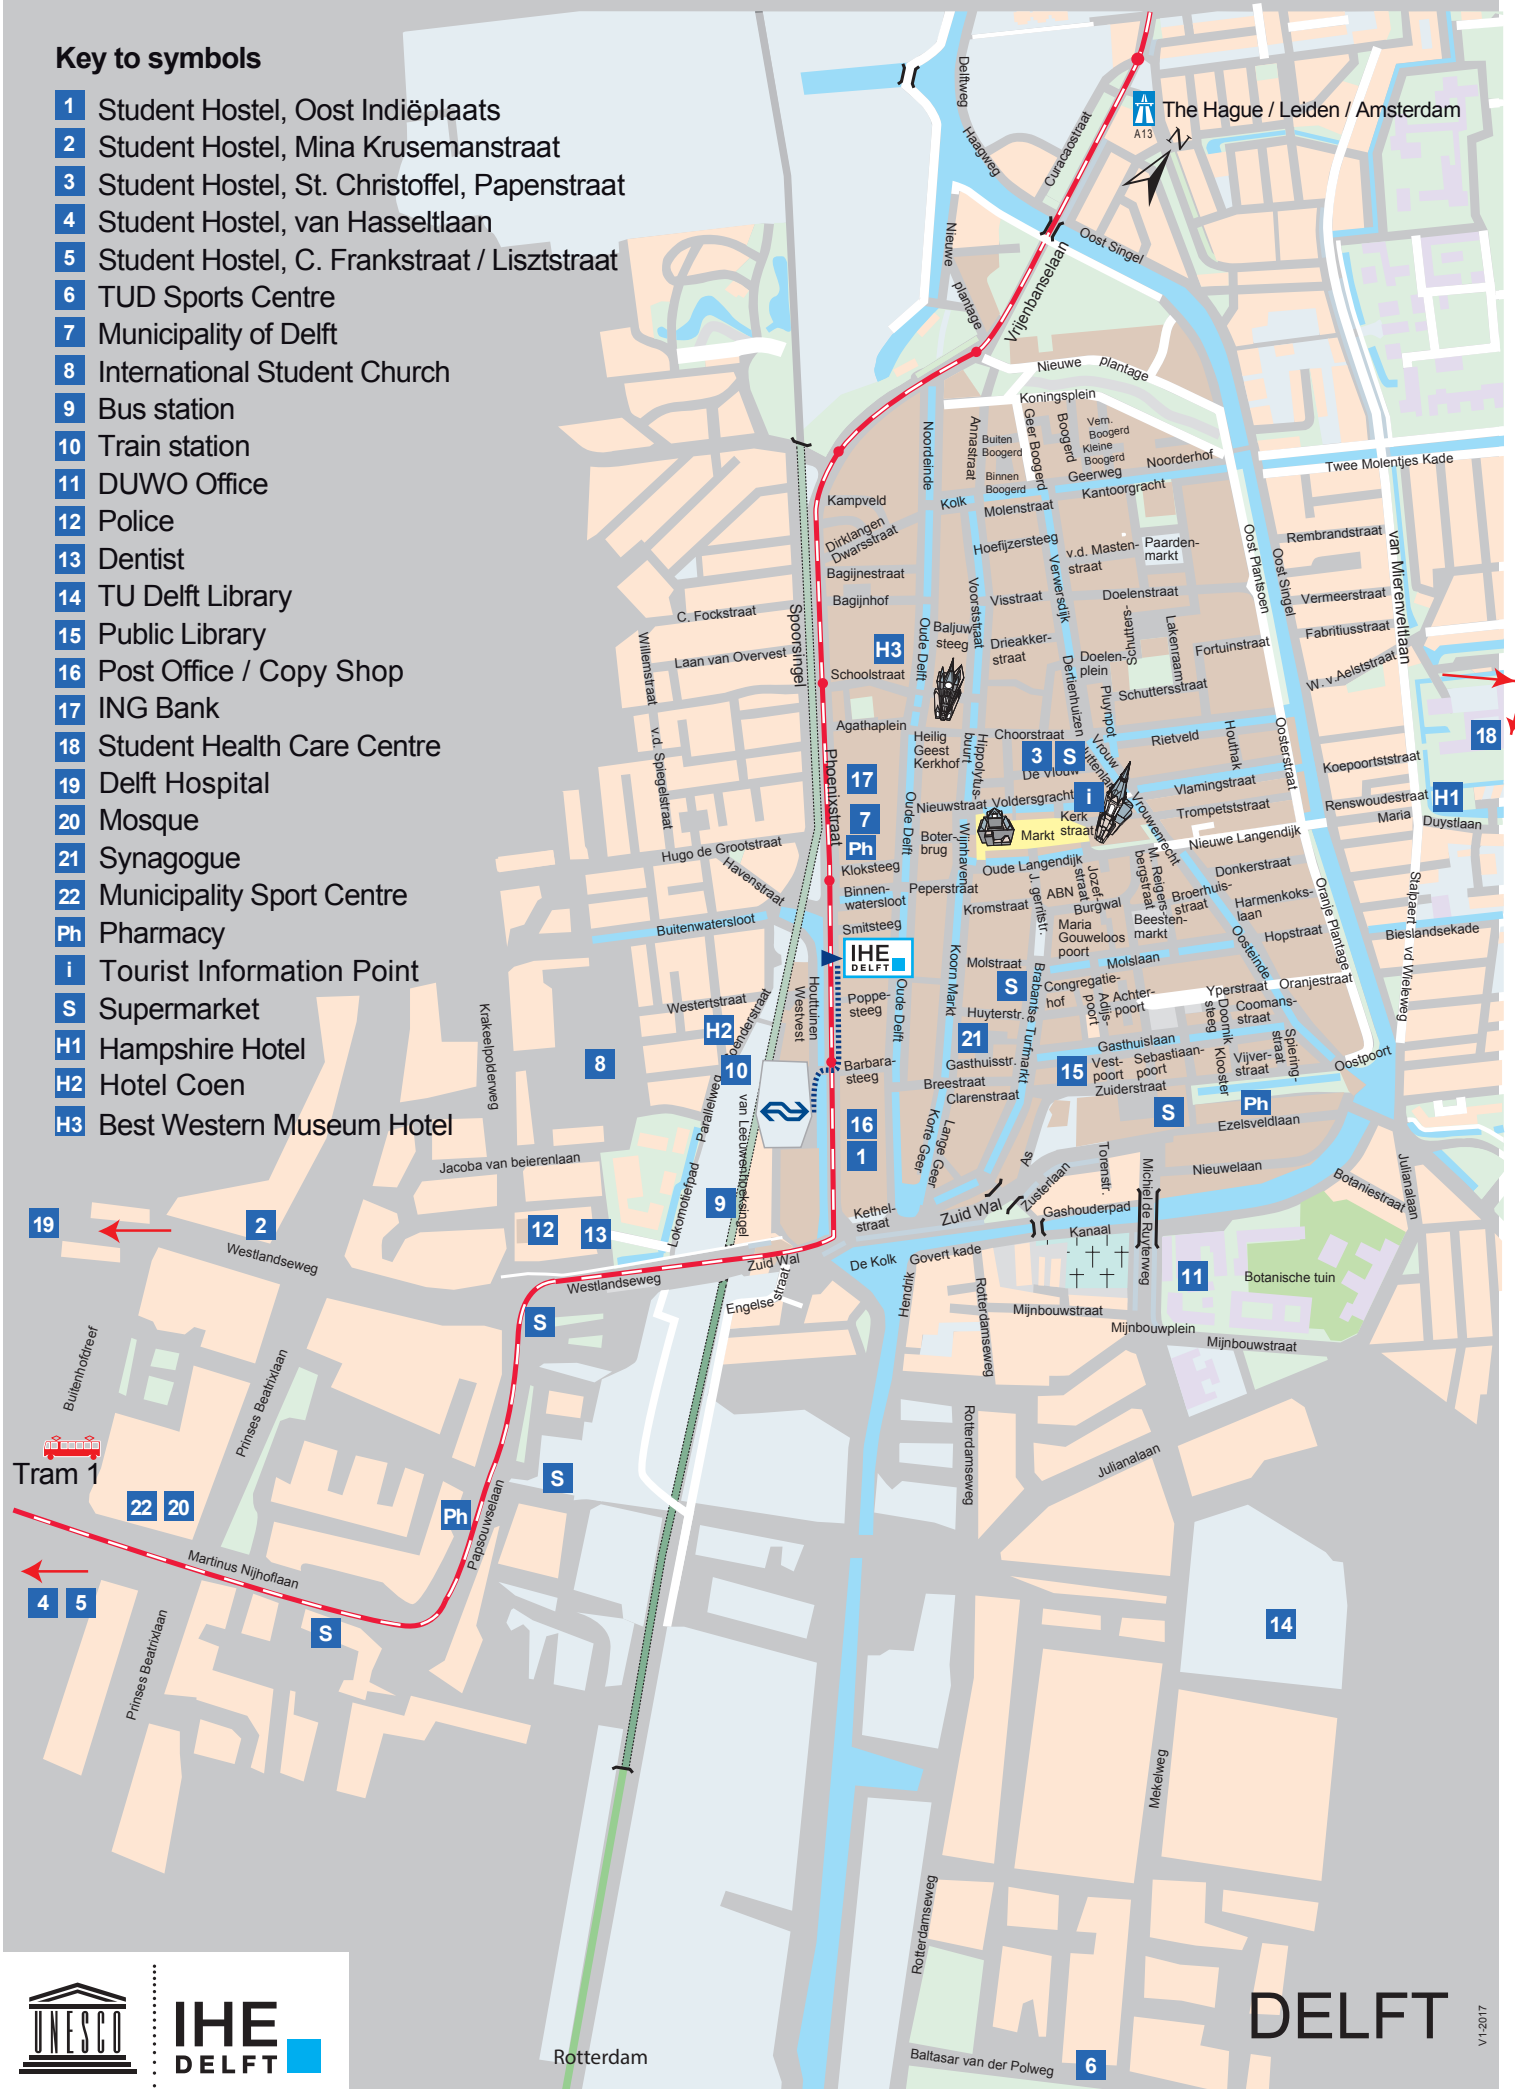

Key to symbols

- 1** Student Hostel, Oost Indiëplaats
- 2** Student Hostel, Mina Krusemanstraat
- 3** Student Hostel, St. Christoffel, Papenstraat
- 4** Student Hostel, van Hasseltlaan
- 5** Student Hostel, C. Frankstraat / Lisztstraat
- 6** TUD Sports Centre
- 7** Municipality of Delft
- 8** International Student Church
- 9** Bus station
- 10** Train station
- 11** DUWO Office
- 12** Police
- 13** Dentist
- 14** TU Delft Library
- 15** Public Library
- 16** Post Office / Copy Shop
- 17** ING Bank
- 18** Student Health Care Centre
- 19** Delft Hospital
- 20** Mosque
- 21** Synagogue
- 22** Municipality Sport Centre
- Ph** Pharmacy
- i** Tourist Information Point
- S** Supermarket
- H1** Hampshire Hotel
- H2** Hotel Coen
- H3** Best Western Museum Hotel