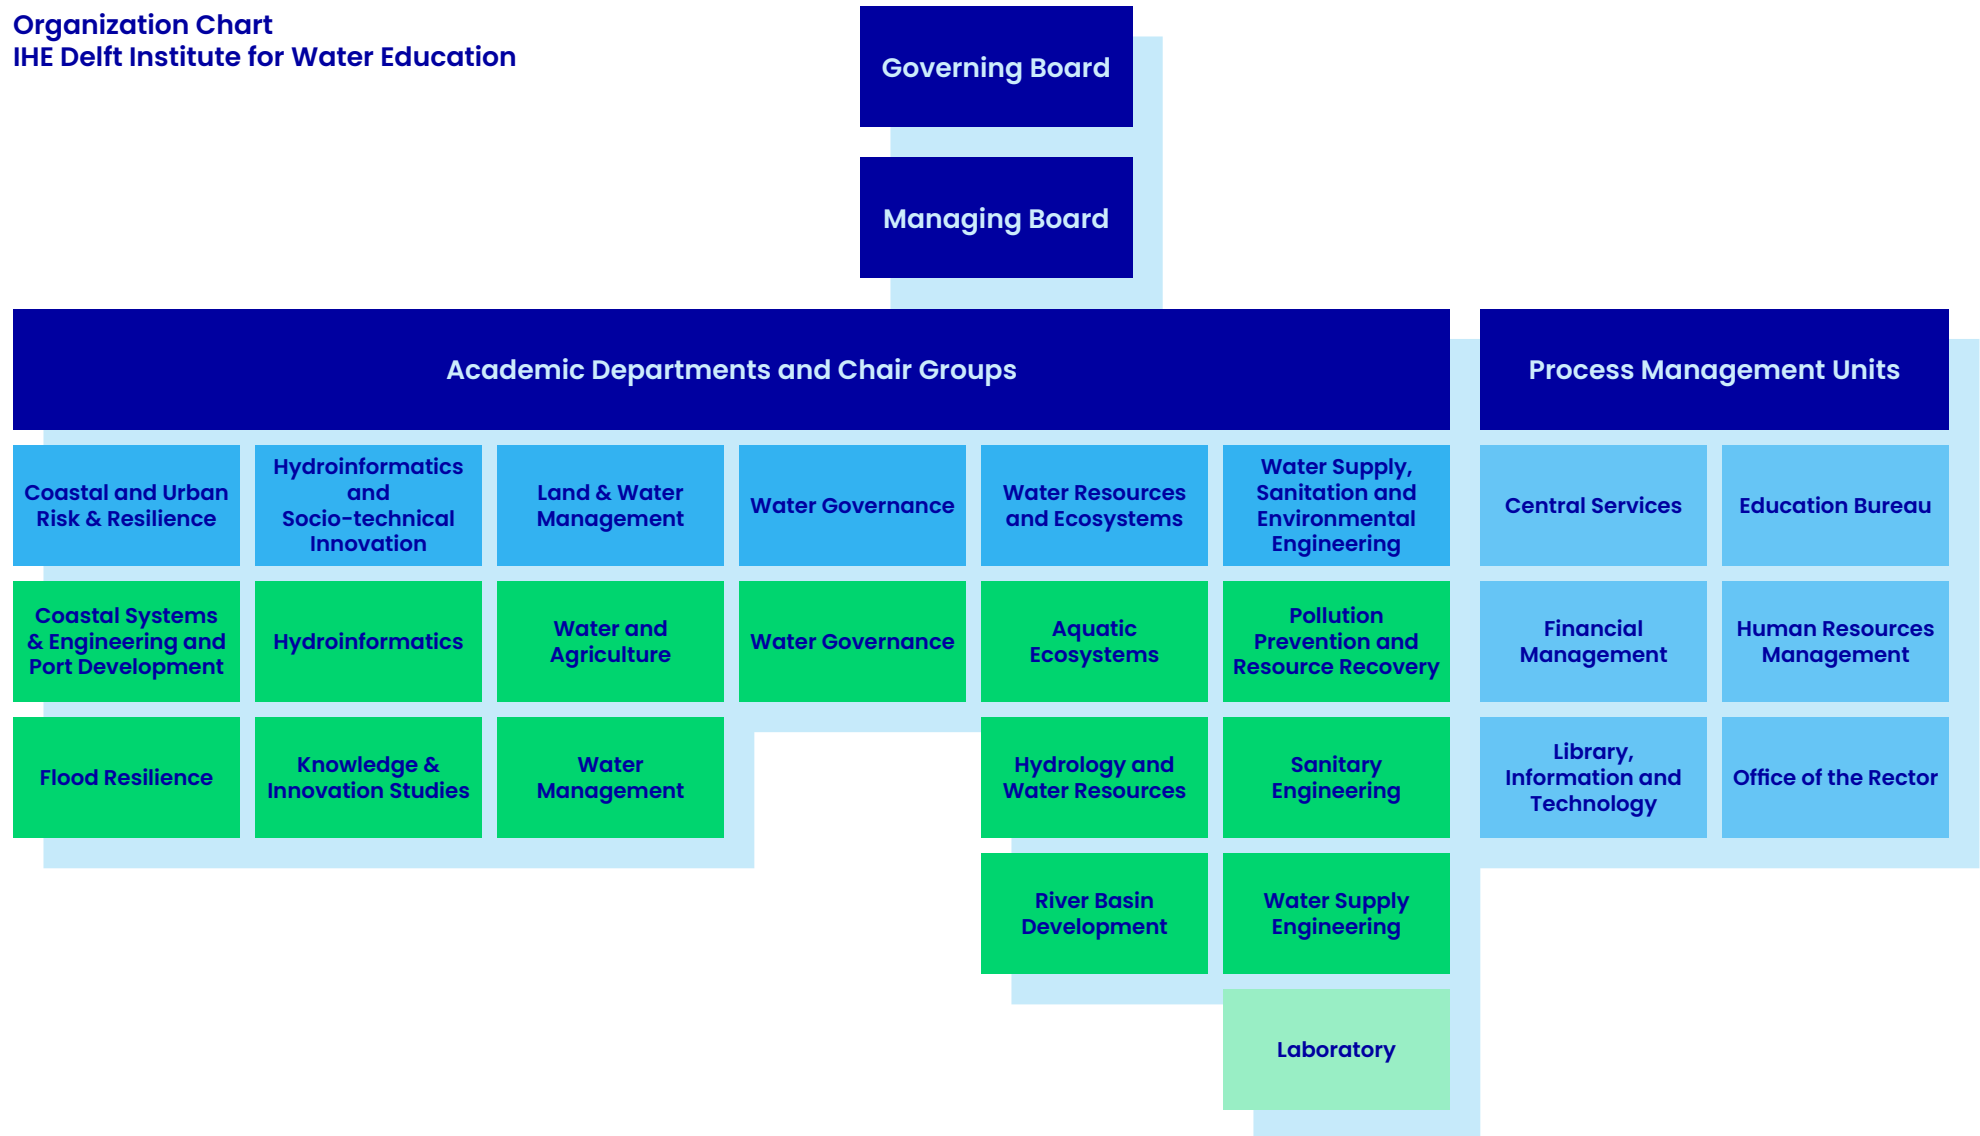

**Organization Chart**  
IHE Delft Institute for Water Education

The Managing Board is used in legal documentation.  
In all other communications, it is referred to as the Rectorate.